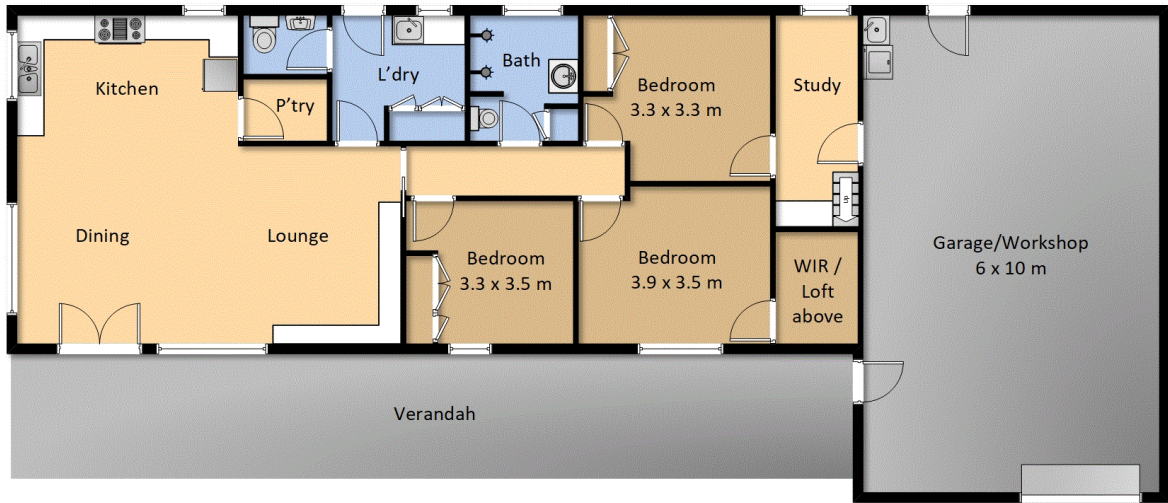

244 Verona Rd, Verona

Measurements are approximate and should be used as a guide only.