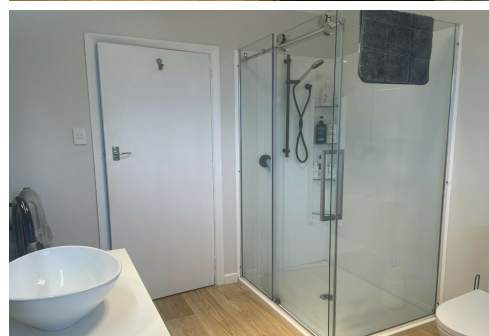

Date available 17/02/2023

Please book to view via Trade Me or call our Property Management team to discuss on 03 688 3029.

More About this Property

Property ID	13QXGTA
Property Type	Apartment
Licensed Real Estate Agents (REAA2008)	

Kirsty de Wit 027 397 9060
Property Manager | kirsty.timaru@ljhooker.co.nz

LJ Hooker Timaru (03) 688 3029
Enting Real Estate Limited
51 Church Street, TIMARU 7910
timaru.ljhooker.co.nz | timaru@ljhooker.co.nz

Disclaimer: All information contained therein is gathered from relevant third parties sources. We cannot guarantee or give any warranty about the information provided. Interested parties must rely solely on their own enquiries.

LJ Hooker Timaru
(03) 688 3029
Enting Real Estate Limited