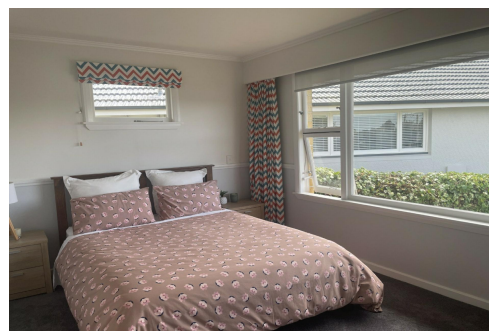

Date available 17/02/2023

Please book to view via Trade Me or call our Property Management team to discuss on 03 688 3029.

More About this Property

Property ID	13QXGTA
Property Type	Apartment
Licensed Real Estate Agents (REAA2008)	

Kirsty de Wit 027 397 9060
Property Manager | kirsty.timaru@ljhooker.co.nz

LJ Hooker Timaru (03) 688 3029
Enting Real Estate Limited
51 Church Street, TIMARU 7910
timaru.ljhooker.co.nz | timaru@ljhooker.co.nz

Disclaimer: All information contained therein is gathered from relevant third parties sources. We cannot guarantee or give any warranty about the information provided. Interested parties must rely solely on their own enquiries.

LJ Hooker Timaru
(03) 688 3029
Enting Real Estate Limited