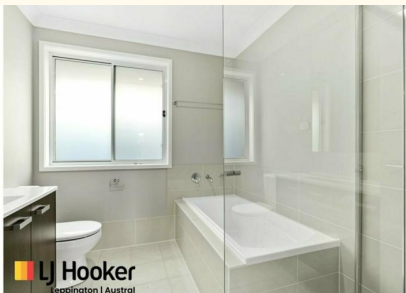

23A Mantis Circuit, Leppington

Location | Views | Family Living

LJ Hooker Leppington | Austral presents 23A Mantis Circuit, Leppington.

Located in the beautiful Emerald Hills Estate. This single level home with 4 spacious bedrooms & quick access to park, playground, shopping mall and primary school.

Featuring a contemporary design and functional floor plan whilst it's features are inclusive of tiled flooring, downlights throughout and ducted air conditioning.

Home features:

- Main bedroom with ensuite
- Gloss tiles throughout and carpet to bedrooms
- Great sized combined living and dining area
- Gas stainless cooktop, oven and dishwasher
- Ducted air conditioning
- Good sized bathrooms
- Bedrooms with fitted built-in robes

Google Maps:

- 1.6km to Emerald Hills Shopping Village
- 3.3km to Willowdale Shopping Centre
- 1.2km to Scribbles & Giggles Child Care Centre

All information contained therein is gathered from relevant third parties sources. We cannot guarantee or give any warranty about the information provided. Interested parties must rely solely on their own enquiries.

4 2 2

FOR RENT

Please Call

AGENTS

Jessica Joveska

0477 303 687

rentals.leppington@ljhooker.com.au

AGENCY

LJ Hooker Leppington | Austral

(02) 9606 4311

LJ Hooker