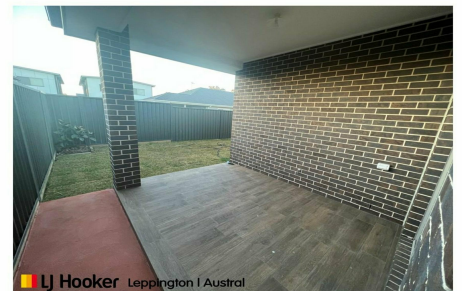

will receive a link via email and PIN code to complete the application process

Please be aware that if you do not request a booking time, you will not be notified of any open homes or cancellations.

More About this Property

Property ID	109DHCV
Property Type	House
Including	Ensuite Air Conditioning Ducted Cooling Ducted Heating Outdoor Entertaining Built-in-Robes Secure Parking Fully Fenced Remote Garage

Trinity Boscutti 0418 637 708

Property Investment Manager | pm.leppington@ljhooker.com.au

LJ Hooker Leppington | Austral (02) 9606 4311

Leppington Village Shopping Centre, Shop GC1, 108-116 Ingleburn Road,
LEPPINGTON NSW 2179

leppington.ljhooker.com.au | leppington@ljhooker.com.au

Disclaimer: All information contained therein is gathered from relevant third parties sources. We cannot guarantee or give any warranty about the information provided. Interested parties must rely solely on their own enquiries.

**LJ Hooker Leppington | Austral
(02) 9606 4311**