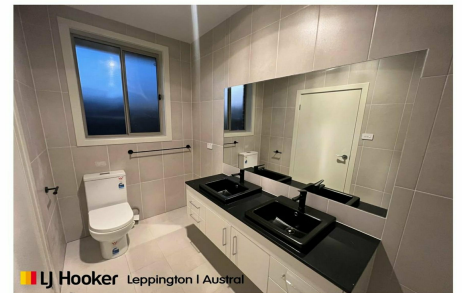

will receive a link via email and PIN code to complete the application process

Please be aware that if you do not request a booking time, you will not be notified of any open homes or cancellations.

More About this Property

Property ID	109DHCV
Property Type	House
Including	Ensuite Air Conditioning Ducted Cooling Ducted Heating Outdoor Entertaining Built-in-Robes Secure Parking Fully Fenced Remote Garage

Trinity Boscutti 0418 637 708

Property Investment Manager | pm.leppington@ljhooker.com.au

LJ Hooker Leppington | Austral (02) 9606 4311

Leppington Village Shopping Centre, Shop GC1, 108-116 Ingleburn Road,
LEPPINGTON NSW 2179

leppington.ljhooker.com.au | leppington@ljhooker.com.au

Disclaimer: All information contained therein is gathered from relevant third parties sources. We cannot guarantee or give any warranty about the information provided. Interested parties must rely solely on their own enquiries.

**LJ Hooker Leppington | Austral
(02) 9606 4311**