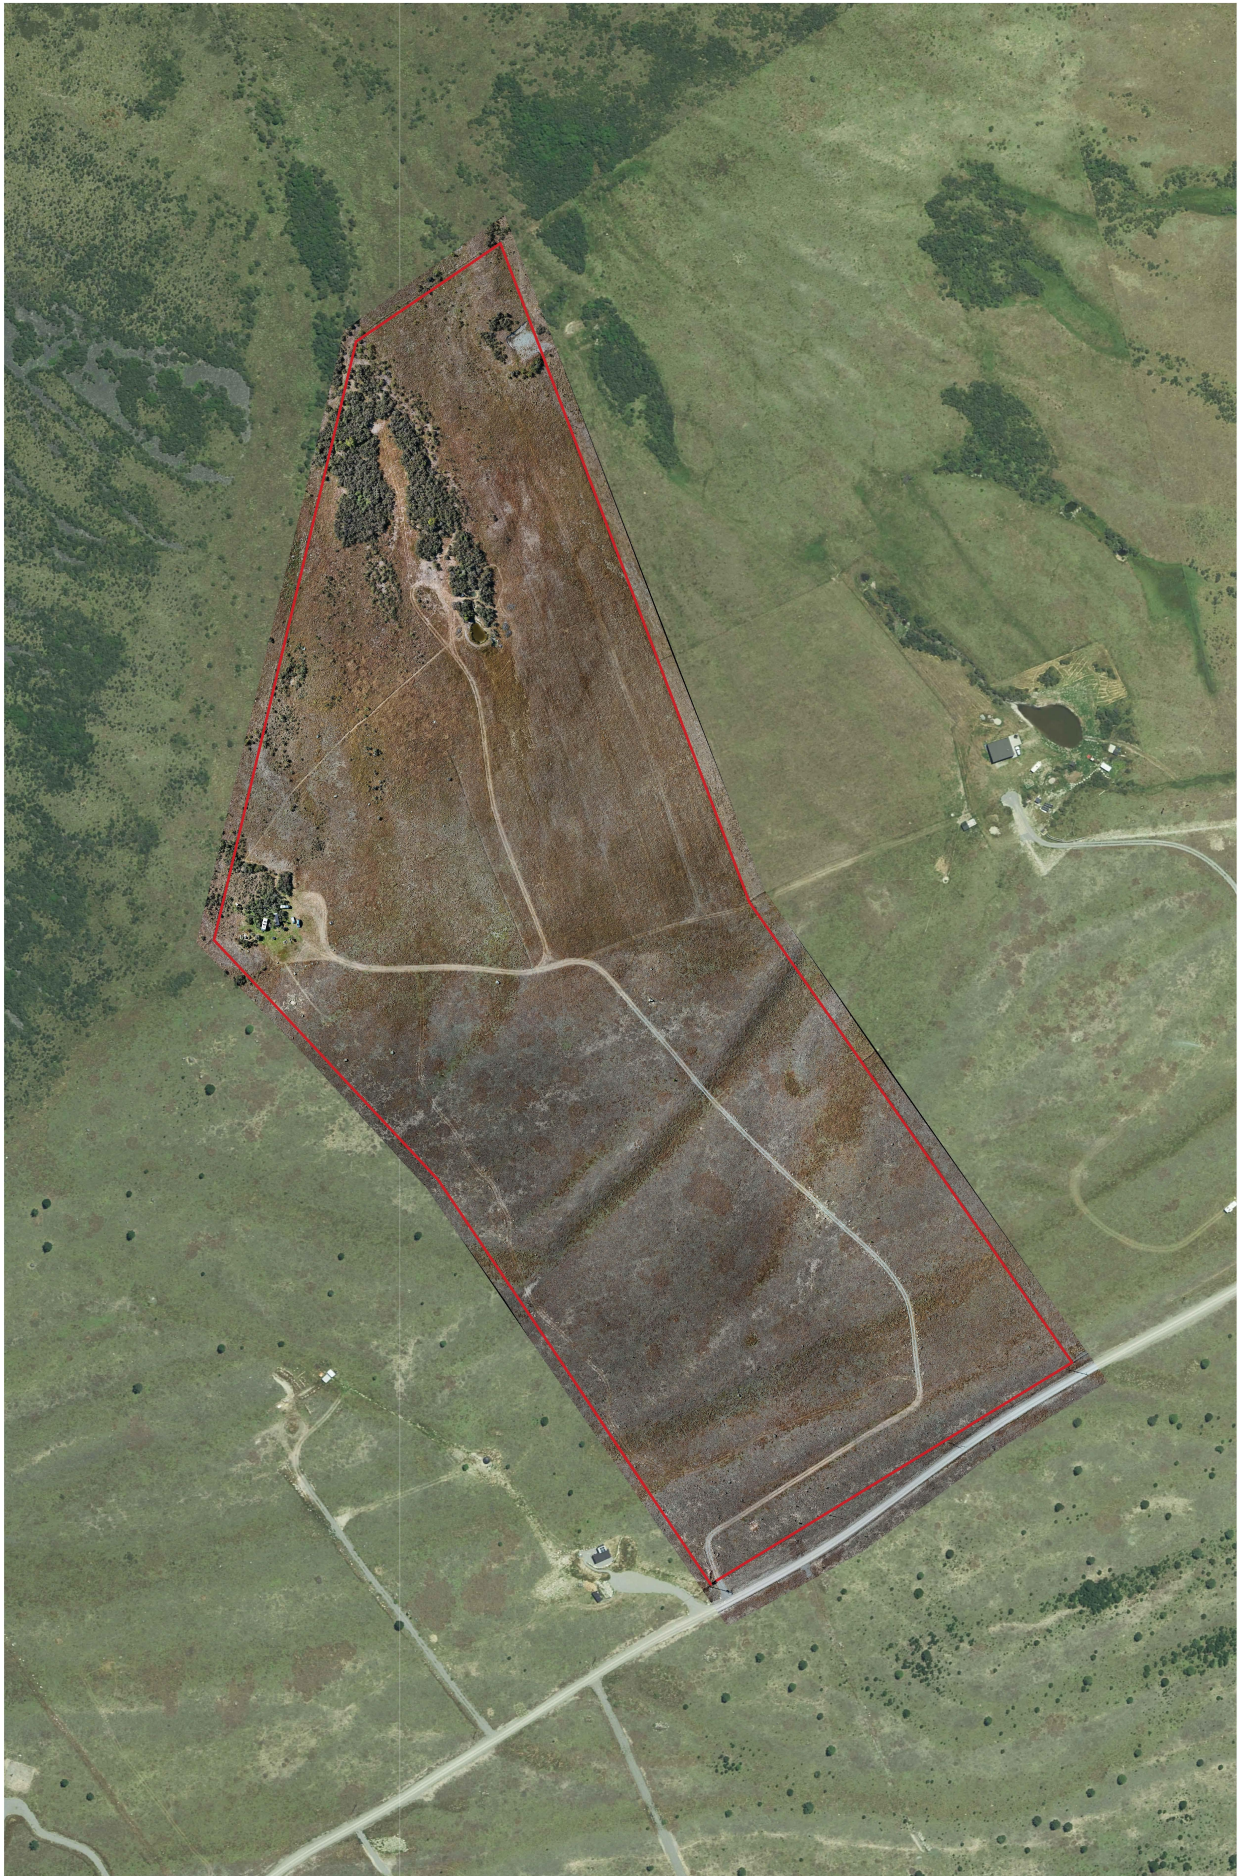

All information contained therein is gathered from relevant third parties sources.
We cannot guarantee or give any warranty about the information provided.
Interested parties must rely solely on their own enquiries.